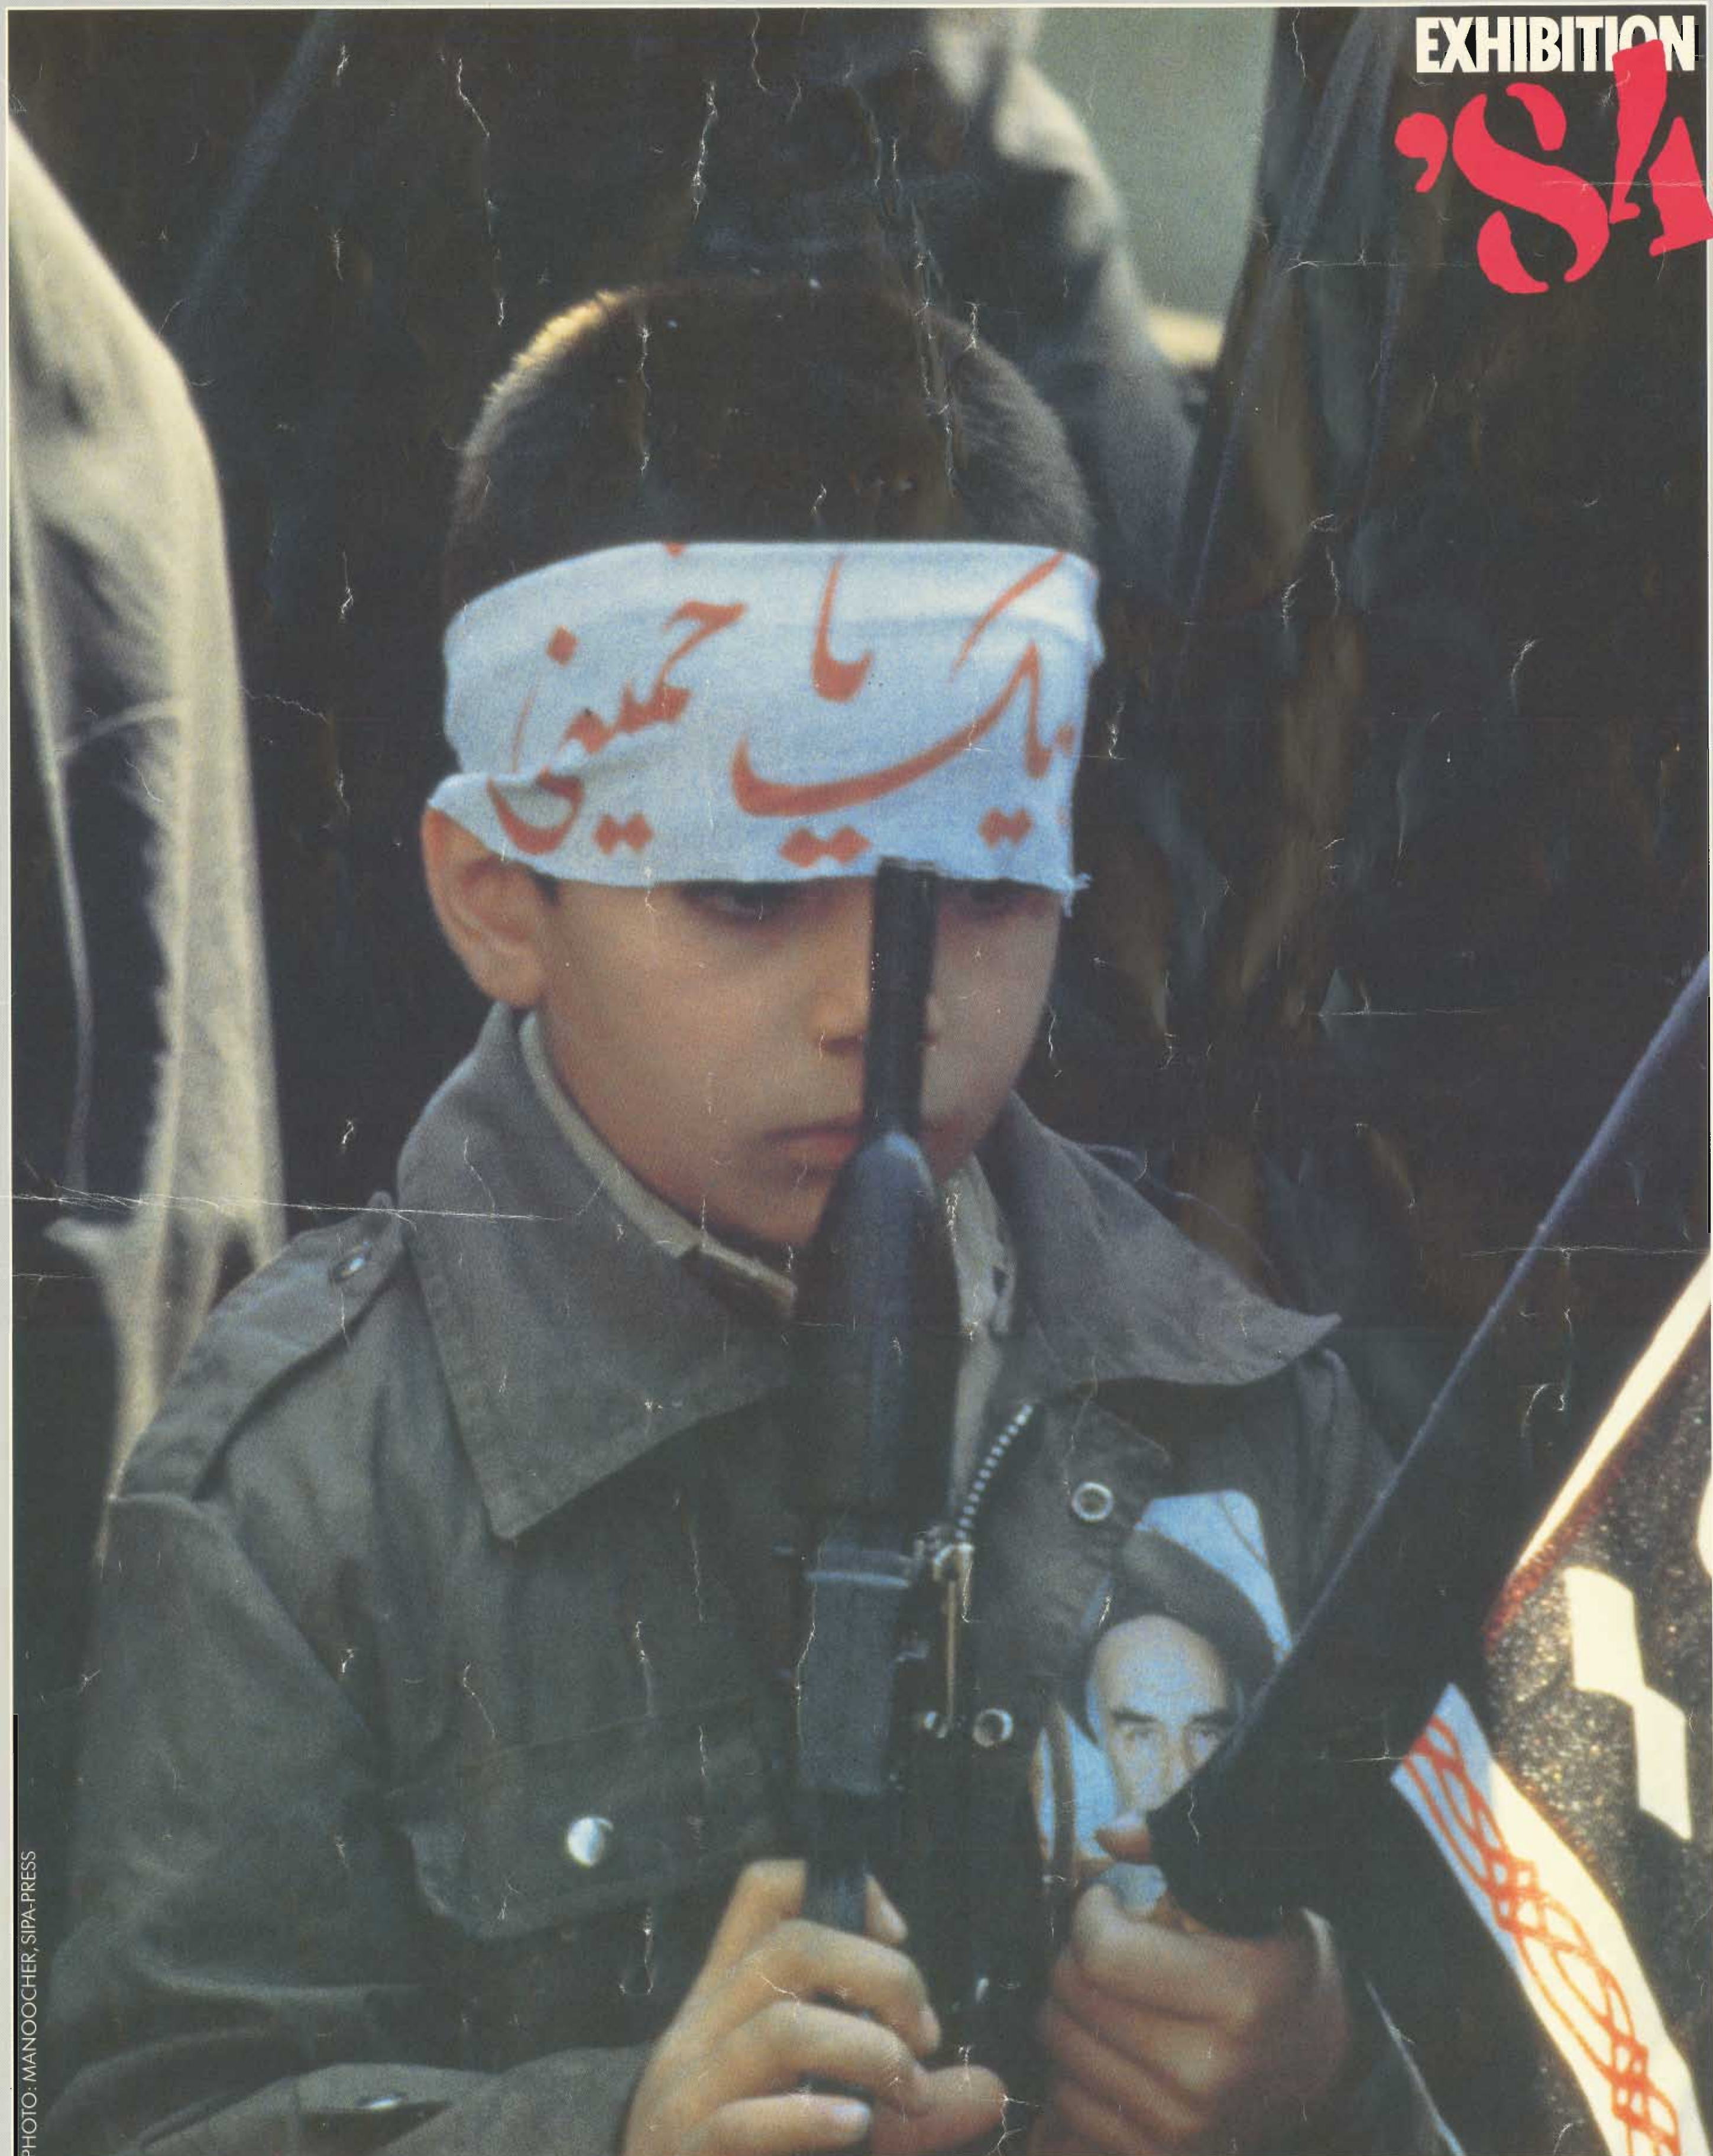

WORLD PRESS PHOTO

EXHIBITION

'SA

PHOTO: MANOUCHEP, SIPA-PRESS

UNDER AUSPICES OF THE WORLD PRESS PHOTO HOLLAND FOUNDATION

SHELL GALLERY

9 Riebeeck Street Cape Town

09h30 — 16h30 daily • 09h00 — 12h00 Saturdays