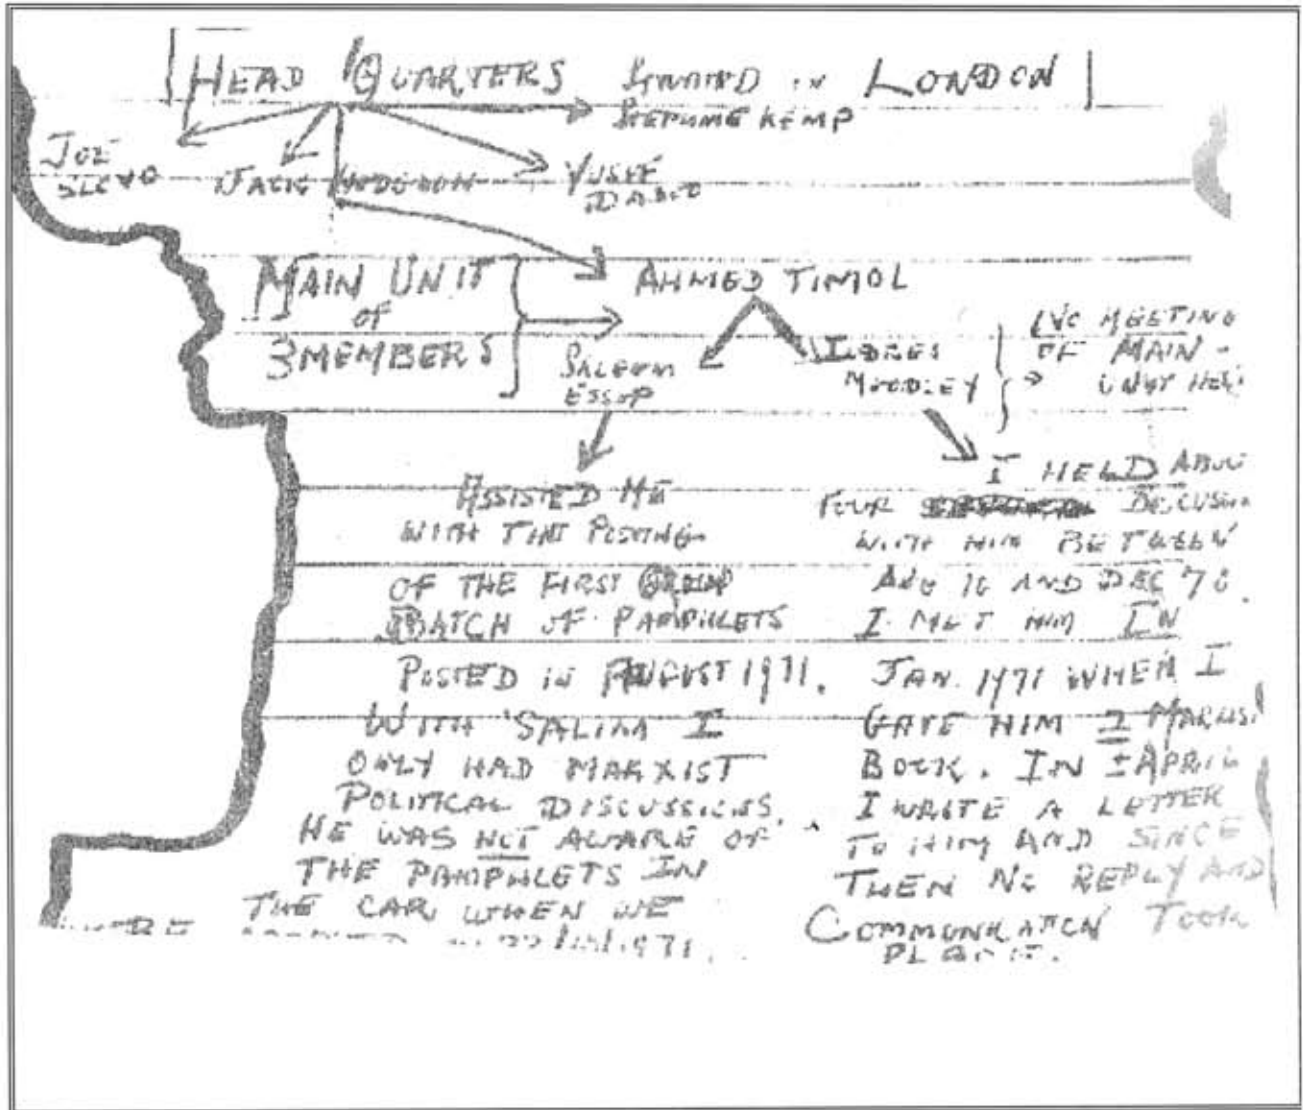

RETURNING TO SA:

Underground Structure Drawn up by Ahmed when held in Detention:

HEAD QUARTERS:

- Joe Slovo
- Jack Hodgson
- Yusuf Dadoo
- Stephanie Kemp

MAIN UNIT OF 3 MEMBERS: HEAD- Ahmed Timol